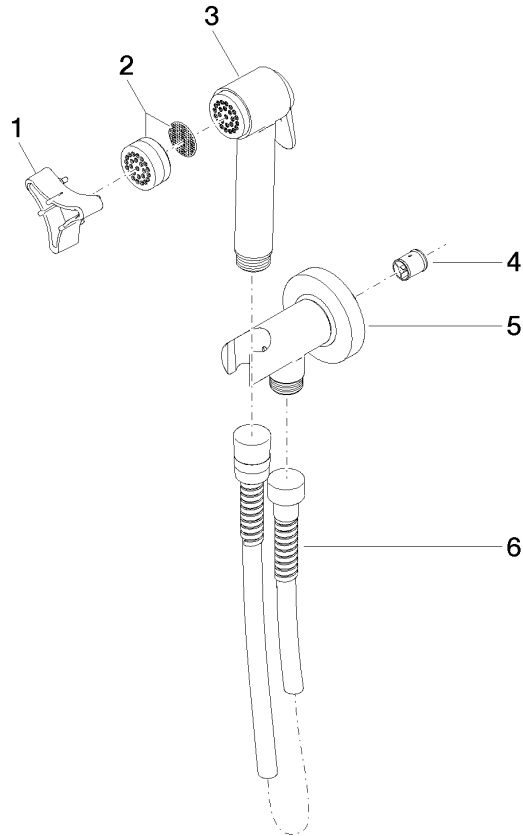

## Bidet spray - Chrome

IMO

27 701 970

Fits: IMO, LULU, MADISON, MEM, TARA, CL.1, LISSÉ, VAIA, META, CYO

- wall bracket with integrated safety shut off valve
- max. standing pressure: 5bar
- hand shower with back flow preventer
- 1/2" shower outlet
- rosette Ø 60 mm
- metal shower hose 1250mm with integrated anti-twist protection

### Recommended miscellaneous

- Concealed wall elbow -** 35 085 970 90
- max. recess depth 163 mm
  - min. recess depth 90 mm

27 701 970

mm [inches]

### Flow rate chart

### Spare parts list

No.	Item Number	Name	Quantity used	Delivery time
1	09 30 09 029 90	key	1	2
2	12 861 970-00	accessories	1	2
3	90 12 11 107 00-00	shower	1	2
4	09 23 01 097 90	back-flow preventer	1	2
5	90 11 03 001 00-00	connection	1	60
6	90 30 02 001 00-00	hose	1	2